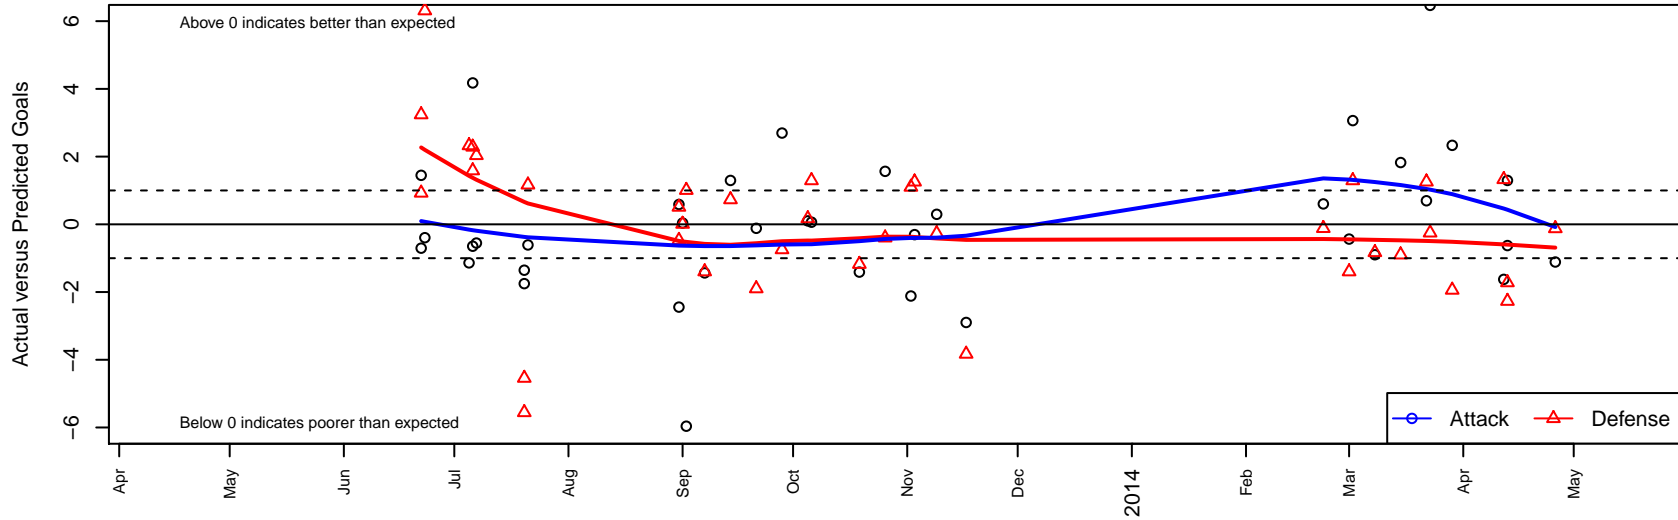

Central WA SA Navy B01

Central WA Soccer Academy
Yakima, WA

B01 total strength=756
attack=1.51 defense=0.49

fall league = PSPL Classic 1 U12, Spr PSPL CI
notes= Dauer 2013

alt names used:

CWSA B'01 NAVY

CWSA 01 DAUER NAVY (WA)

CWSA B01 Navy Dauer

CENTRAL WASHINGTON CWSA B01 DAUER

Venues played:

US Club Regionals Premier U11

Ellensburg Derby U13

Nike Crossfire Challenge Silver U12

Puyallup Valley Kick-off Div 1 U12

PSPL Classic 1 U12

Spr PSPL Classic 1 U12

WA Cup BU12 Gold/Silver U12

Central WA SA Navy B01

Dots are actual minus expected GF (blue circles) and GA (red triangles).
Blue line is smoothed change in attack strength. Red is smoothed change in defense strength.